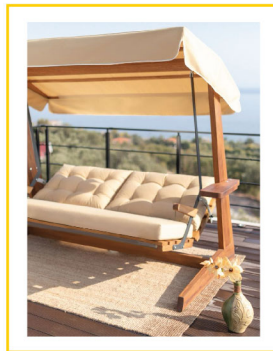

SIA 2400

SIA 2400

SKU

M11310G124T124
M11310G106T106
M11310G135T135

PRODUCT NAME

SIA 2400
SIA 2400 ANTHRACITE
SIA 2400 BEIGE
SIA 2400 CAMEL

- Solid African exotic Iroko wood
- Organic Protective Oil
- 5 stages of adjustable backrest
- At last stage 170°
- Fixed wide side table
- Foot table (stackable)
- 1 seat cushion + 2 backseat cushion + 2 pillows
- Water-repellent, stain-resistant, 80+ UV protected and 1st Class soft oxford outdoor fabric
- Adjustable Canopy
- Hanger: Static Dyed Iron
- Max Load: 400 kg 4 people
- Leg shape: L FORM

● OVERALL WIDTH 230,00 cm
● OVERALL DEPTH 117,00 cm
● OVERALL HEIGHT 195,00 cm
● SEAT WIDTH 175,00 cm

● TOTAL PACK QTY 3 Packs
● TOTAL PCK CBM 0,674 cbm
● TOTAL PACK WEIGHT 113,0 kg

- 📦 **Pack 1** 211x32x15 cm - 45 kg
- 📦 **Pack 2** 187x62x15 cm - 50 kg
- 📦 **Pack 3** 192x67x31 cm - 18 kg

2 YEARS
WARRANTY