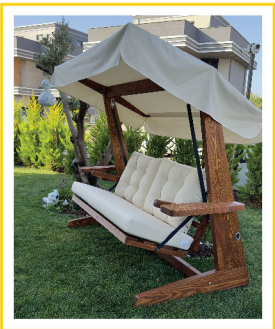

VIVA 2200

VIVA 2200

SKU

M32411G124T124
M3241G106T106

PRODUCT NAME

VIVA 2200
VIVA 2200 ANTHRACITE
VIVA 2200 BEIGE

- Solid Nordic Spruce FSC Certified
- Water based Lac Dye +Water based varnish
- Fixed side table
- Fixed seat to turn into sofa
- Suspension Spring
- 1 seat cushion + 2 backseat cushion
- Water-repellent, stain-resistant, 80+ UV protected and
- 1st Class soft oxford outdoor fabric
- Adjustable Canopy
- Hanger: Static Dyed Iron
- Max Load: 225 kg 3 people
- Leg Shape: L FORM

- OVERALL WIDHT 220,00 cm
- OVERALL DEPTH 115,00 cm
- OVERALL HEIGHT 175,00 cm
- SEAT WIDHT 148,00 cm

- TOTAL PACK QTY 2 Packs
- TOTAL PCK CBM 0,377 cbm
- TOTAL PACK WEIGHT 55,0 kg

- 👉 **Pack 1** 190x35x15 cm - 30 kg
- 👉 **Pack 2** 154x58x31 cm - 25 kg