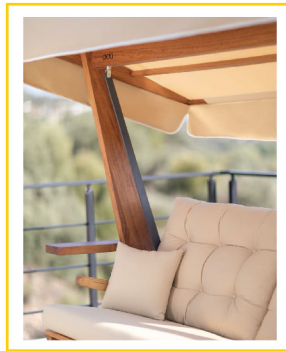

SIA 2400

SIA 2400

SKU

M11310G124T124
M11310G106T106
M11310G135T135

PRODUCT NAME

SIA 2400
SIA 2400 ANTHRACITE
SIA 2400 BEIGE
SIA 2400 CAMEL

- Solid African exotic Iroko wood
- Organic Protective Oil
- 5 stages of adjustable backrest
- At last stage 170°
- Fixed wide side table
- Foot table (stackable)
- 1 seat cushion + 2 backseat cushion + 2 pillows
- Water-repellent, stain-resistant, 80+ UV protected and 1st Class soft oxford outdoor fabric
- Adjustable Canopy
- Hanger: Static Dyed Iron
- Max Load: 400 kg 4 people
- Leg shape: L FORM

● OVERALL WIDTH 230,00 cm
● OVERALL DEPTH 117,00 cm
● OVERALL HEIGHT 195,00 cm
● SEAT WIDTH 175,00 cm

● TOTAL PACK QTY 3 Packs
● TOTAL PCK CBM 0,674 cbm
● TOTAL PACK WEIGHT 113,0 kg

- 📦 **Pack 1** 211x32x15 cm - 45 kg
- 📦 **Pack 2** 187x62x15 cm - 50 kg
- 📦 **Pack 3** 192x67x31 cm - 18 kg

2 YEARS
WARRANTY