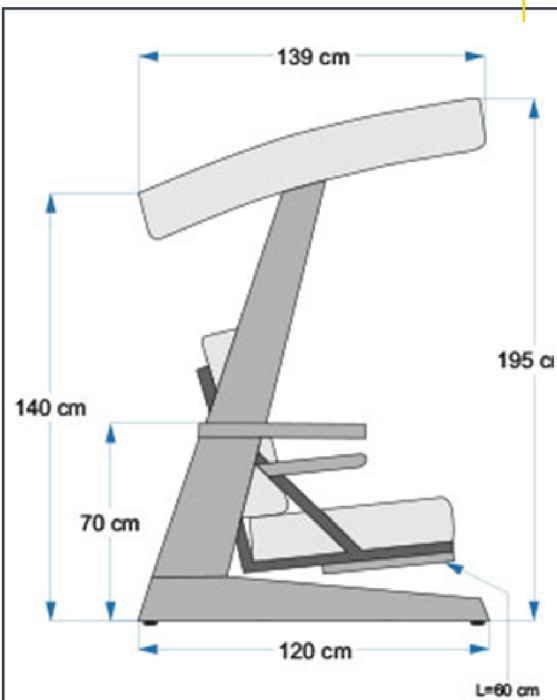

Our swings are the product of our passion!

LUNA 2600 DELUXE

SKU

M10210G124T124
M10210G106T106

PRODUCT NAME

LUNA DELUXE 2600
LUNA DELUXE 2600 ANTHRACITE
LUNA DELUXE 2600 BEIGE

- Solid African exotic Iroko wood
- Organic Protective Oil
- 55 mm Thickness
- 5 stages of adjustable backrest
- At last stage 170°
- Fixed wide side table
- Foot table (stackable)
- 1 seat cushion + 2 backseat cushion + 4 pillows
- Water-repellent, stain-resistant, 80+ UV protected and 1st Class soft oxford outdoor fabric
- Adjustable Canopy
- Hanger: Static Dyed Iron
- Max Load: 550 kg 5 people

- OVERALL WIDTH 263,00 cm
- OVERALL DEPTH 139,00 cm
- OVERALL HEIGHT 200,00 cm
- SEAT WIDTH 201,00 cm

- TOTAL PACK QTY 3 Packs
- TOTAL PCK CBM 0,554 cbm
- TOTAL PACK WEIGHT 145,0 kg

- 👉 Pack 1 232x37x23 cm - 60 kg
- 👉 Pack 2 211x75x22 cm - 61 kg
- 👉 Pack 3 232x67x34 cm - 24 kg

LUNA 2600 DELUXE

SIA 2400

SIA 2400

SKU

M11310G124T124
M11310G106T106
M11310G135T135

PRODUCT NAME

SIA 2400
SIA 2400 ANTHRACITE
SIA 2400 BEIGE
SIA 2400 CAMEL

- Solid African exotic Iroko wood
- Organic Protective Oil
- 5 stages of adjustable backrest
- At last stage 170°
- Fixed wide side table
- Foot table (stackable)
- 1 seat cushion + 2 backseat cushion + 2 pillows
- Water-repellent, stain-resistant, 80+ UV protected and 1st Class soft oxford outdoor fabric
- Adjustable Canopy
- Hanger: Static Dyed Iron
- Max Load: 400 kg 4 people
- Leg shape: L FORM

● OVERALL WIDTH 230,00 cm
● OVERALL DEPTH 117,00 cm
● OVERALL HEIGHT 195,00 cm
● SEAT WIDTH 175,00 cm

● TOTAL PACK QTY 3 Packs
● TOTAL PCK CBM 0,674 cbm
● TOTAL PACK WEIGHT 113,0 kg

- 📦 **Pack 1** 211x32x15 cm - 45 kg
- 📦 **Pack 2** 187x62x15 cm - 50 kg
- 📦 **Pack 3** 192x67x31 cm - 18 kg