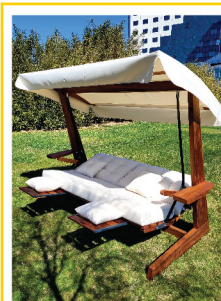

Our swings are the product of our passion!

LUNA 2600 DELUXE

SKU

M10210G124T124
M10210G106T106

PRODUCT NAME

LUNA DELUXE 2600
LUNA DELUXE 2600 ANTHRACITE
LUNA DELUXE 2600 BEIGE

- Solid African exotic Iroko wood
- Organic Protective Oil
- 55 mm Thickness
- 5 stages of adjustable backrest
- At last stage 170°
- Fixed wide side table
- Foot table (stackable)
- 1 seat cushion + 2 backseat cushion + 4 pillows
- Water-repellent, stain-resistant, 80+ UV protected and 1st Class soft oxford outdoor fabric
- Adjustable Canopy
- Hanger: Static Dyed Iron
- Max Load: 550 kg 5 people

LUNA 2600 DELUXE

SIA 2400

SIA 2400

SKU

M11310G124T124
M11310G106T106
M11310G135T135

PRODUCT NAME

SIA 2400
SIA 2400 ANTHRACITE
SIA 2400 BEIGE
SIA 2400 CAMEL

- Solid African exotic Iroko wood
- Organic Protective Oil
- 5 stages of adjustable backrest
- At last stage 170°
- Fixed wide side table
- Foot table (stackable)
- 1 seat cushion + 2 backseat cushion + 2 pillows
- Water-repellent, stain-resistant, 80+ UV protected and 1st Class soft oxford outdoor fabric
- Adjustable Canopy
- Hanger: Static Dyed Iron
- Max Load: 400 kg 4 people
- Leg shape: L FORM