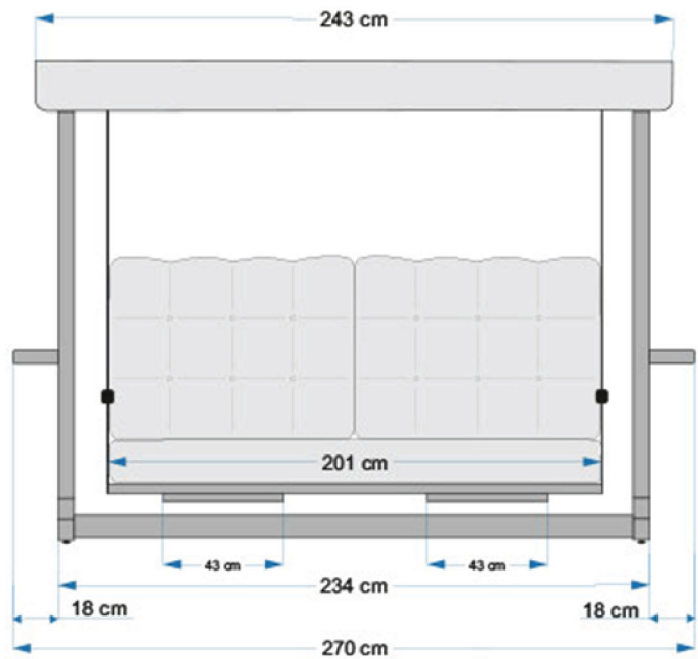

LUNA 2600 DELUXE